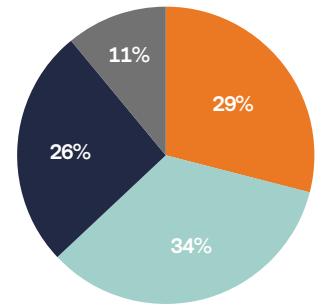

INVESTMENT FOCUS AREAS

- Grant Giving Program *International and U.S.*
- Community Engagement *Running, Events, Partnerships*
- Public Education *Films, Campaigns, Speaking Engagements*
- General/Administration and Fundraising