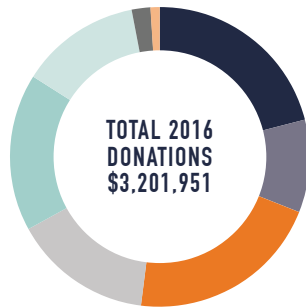

SOURCES OF FUNDING

- Corporate Sponsors **21%**
- Running/Fitness Program **21%**
- Foundations **17%**
- Events **15%**
- Product Partnerships **13%**
- Individuals **10%**
- Investments/Misc. **2%**
- In-Kind **1%**